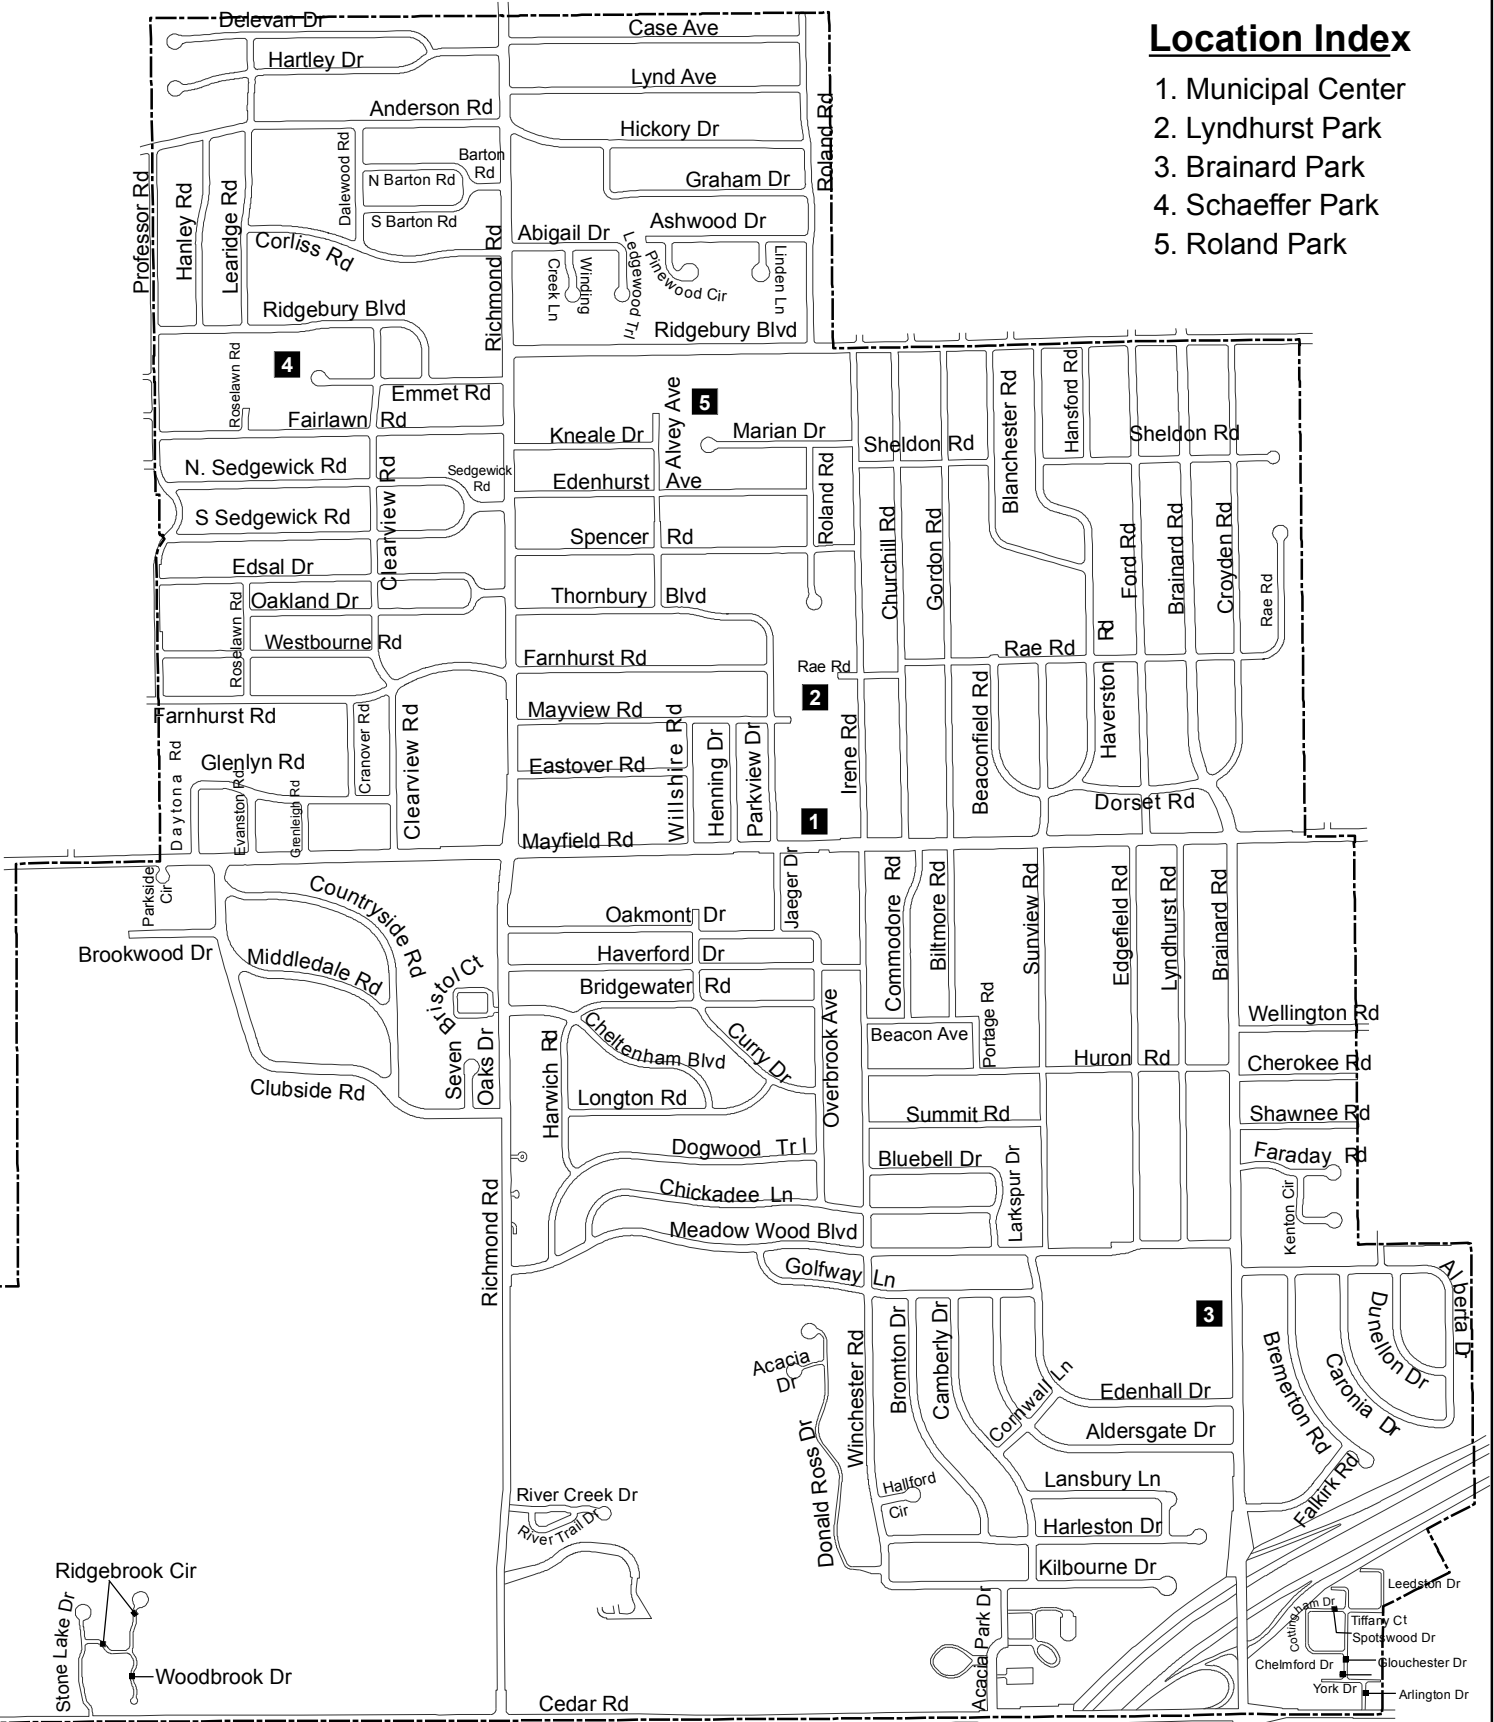

City of Lyndhurst

0 750 1,500 FT

Location Index

1. Municipal Center
2. Lyndhurst Park
3. Brainard Park
4. Schaeffer Park
5. Roland Park

Street Map Lyndhurst, OH